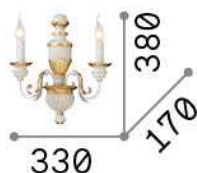

Source info

Integrated source	Light bulb (not included)
Replaceable source	Replaceable
Power	E14 max 2 x 40 W
Emission	Diffuse
Max consumption	-